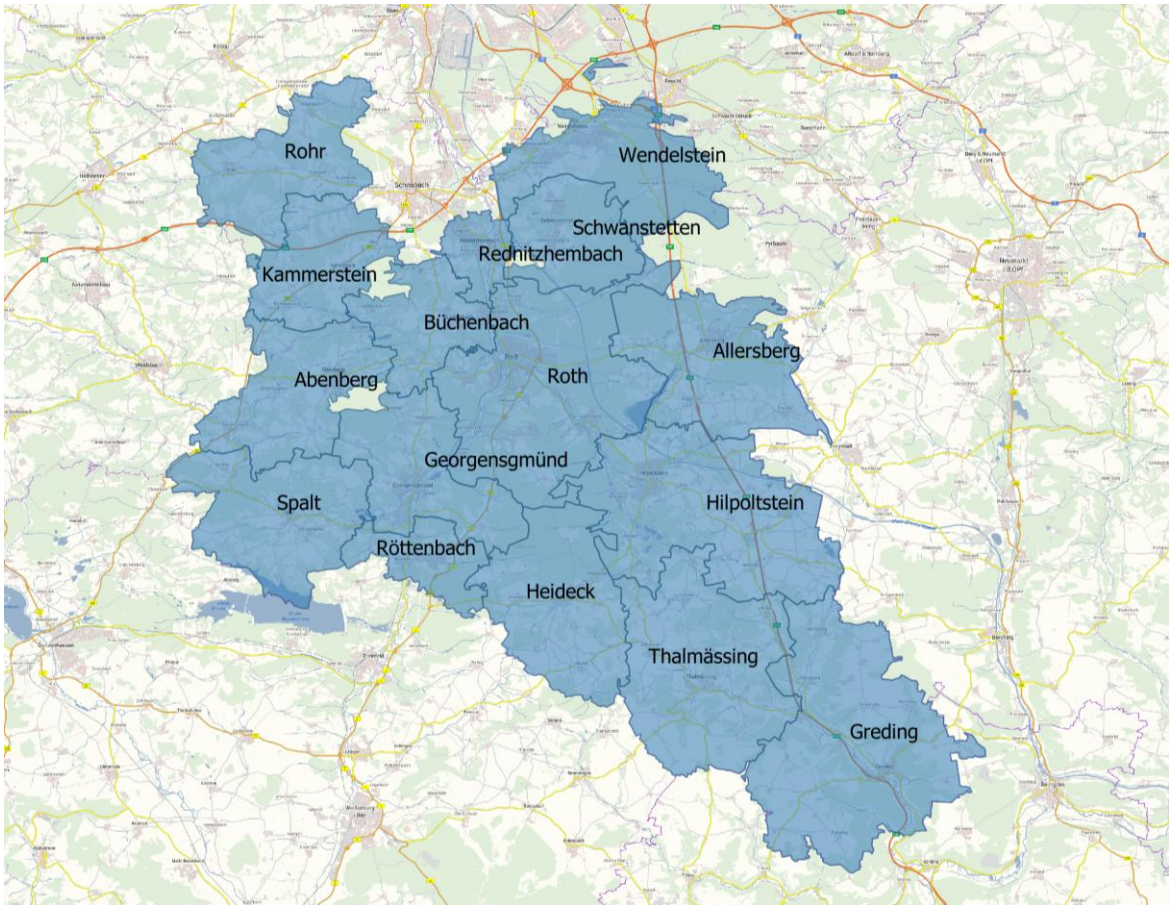

Der IHK-Gremiumsbezirk Landkreis Roth

Strukturdaten des IHK-Gremiums Roth

	Einwohnerzahl (31.12.18)	Beschäftigte am Arbeitsort (30.6.18)	Pendlersaldo (2018)	Kaufkraft pro Kopf in EUR (2019)
Bayern	13.076.721	5.598.946	101.433	26.075
Mittelfranken	1.770.401	794.383	43.541	25.445
Abenberg, St	5.511	1.362	-1.047	24.464
Allersberg, M	8.337	1.818	-1.788	23.627
Büchenbach	5.240	927	-1.332	25.239
Georgensgmünd	6.706	2.958	141	23.643
Greding, St	7.126	2.043	-1.130	24.424
Heideck, St	4.653	1.164	-909	24.573
Hilpoltstein, St	13.624	5.659	-303	23.816
Kammerstein	3.076	826	-436	27.107
Schwanstetten, M	7.289	789	-2.102	26.441
Rednitzhembach	6.831	1.781	-1.076	25.775
Röttenbach	3.198	603	-702	21.722
Rohr	3.715	609	-1.019	26.633
Roth, St	25.593	11.011	27	24.415
Spalt, St	5.023	1322	-837	23.232
Thalmässing, M	5.203	1.040	-1.100	22.802
Wendelstein, M	15.833	5.377	-972	29.059